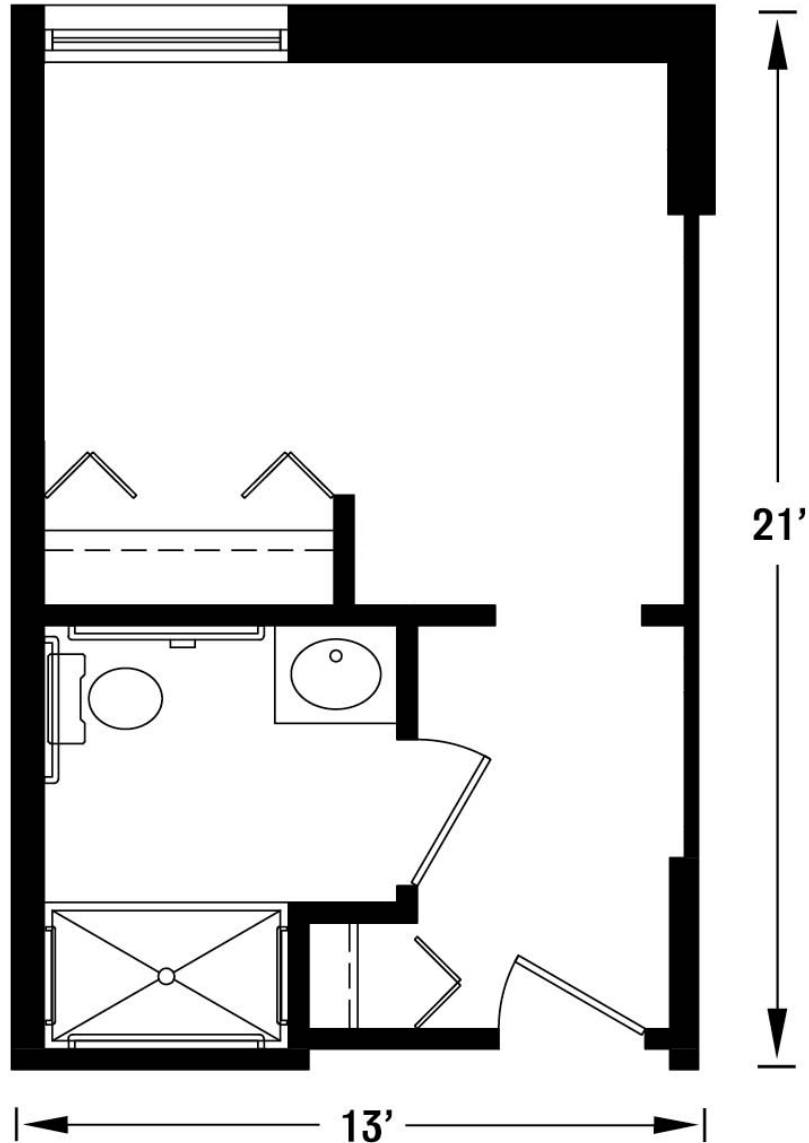

# The Maple {Studio Apartment}

Shown With Furniture, Approximately 283 Square Feet

703.834.9800  
www.TallOaksAL.com  
12052 N Shore Drive  
Reston, VA 20190

**Tall Oaks**  
ASSISTED LIVING  
RISING TO NEW HEIGHTS

# The Maple {Studio Apartment}

Shown Without Furniture, Approximately 283 Square Feet

703.834.9800  
www.TallOaksAL.com  
12052 N Shore Drive  
Reston, VA 20190

**Tall Oaks**  
ASSISTED  LIVING  
RISING TO NEW HEIGHTS