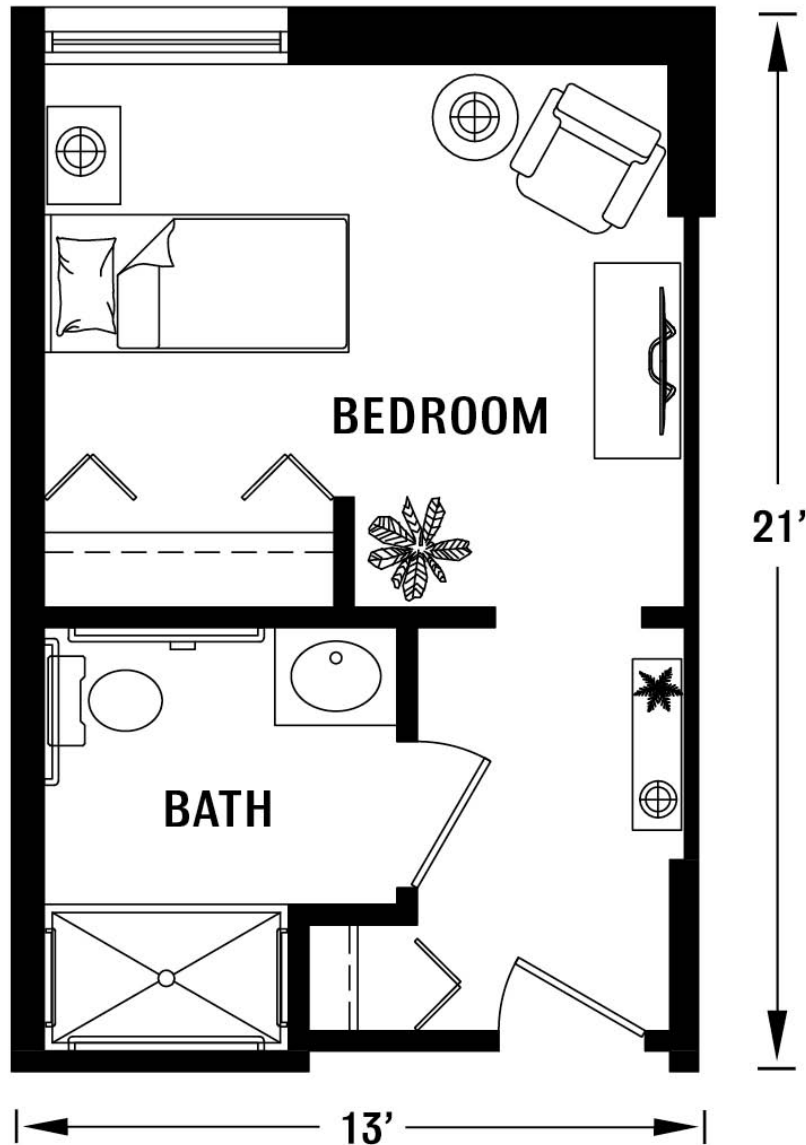

# The Maple {Studio Apartment}

Shown With Furniture, Approximately 283 Square Feet

703.834.9800  
www.TallOaksAL.com  
12052 N Shore Drive  
Reston, VA 20190

**Tall Oaks**  
ASSISTED LIVING  
RISING TO NEW HEIGHTS

# The Maple {Studio Apartment}

Shown Without Furniture, Approximately 283 Square Feet

703.834.9800  
www.TallOaksAL.com  
12052 N Shore Drive  
Reston, VA 20190

**Tall Oaks**  
ASSISTED  LIVING  
RISING TO NEW HEIGHTS